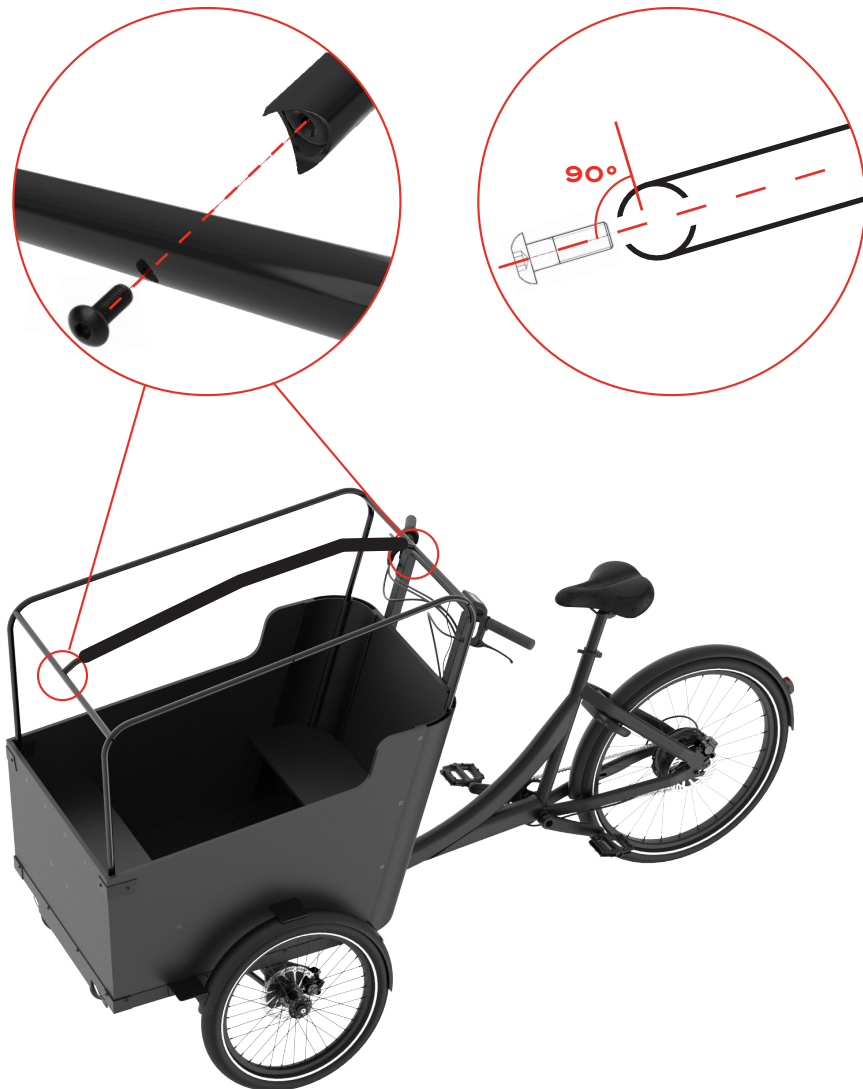

INSTALLING THE HOOD

8- Connect the longitudinal mid bridge to the transversal ones, using 2x M6x27 bolts.
The part with the sharpest bend goes to the rear.

THE ANGLE BETWEEN LONGITUDINAL AND TRANSVERSAL BRIDGES MUST BE 90°, THE BOLTS HAVE TO ENTER EASILY. IF NOT, YOU NEED TO TURN 180° THE TRANSVERSAL BRIDGES.

8