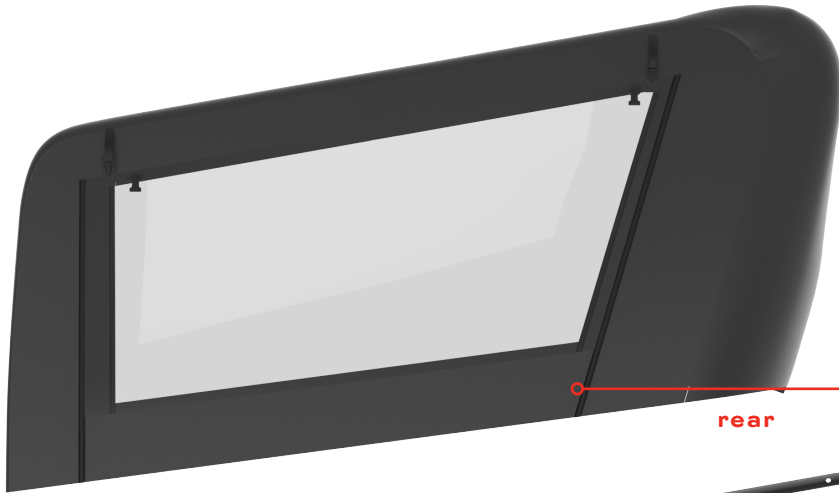

# HOOD PARTS

MODEL: XXX

TRIOBIKE

QR code - scan to download the manual

1x hood fabric

front

rear

2x hood frame side tubes - rear part