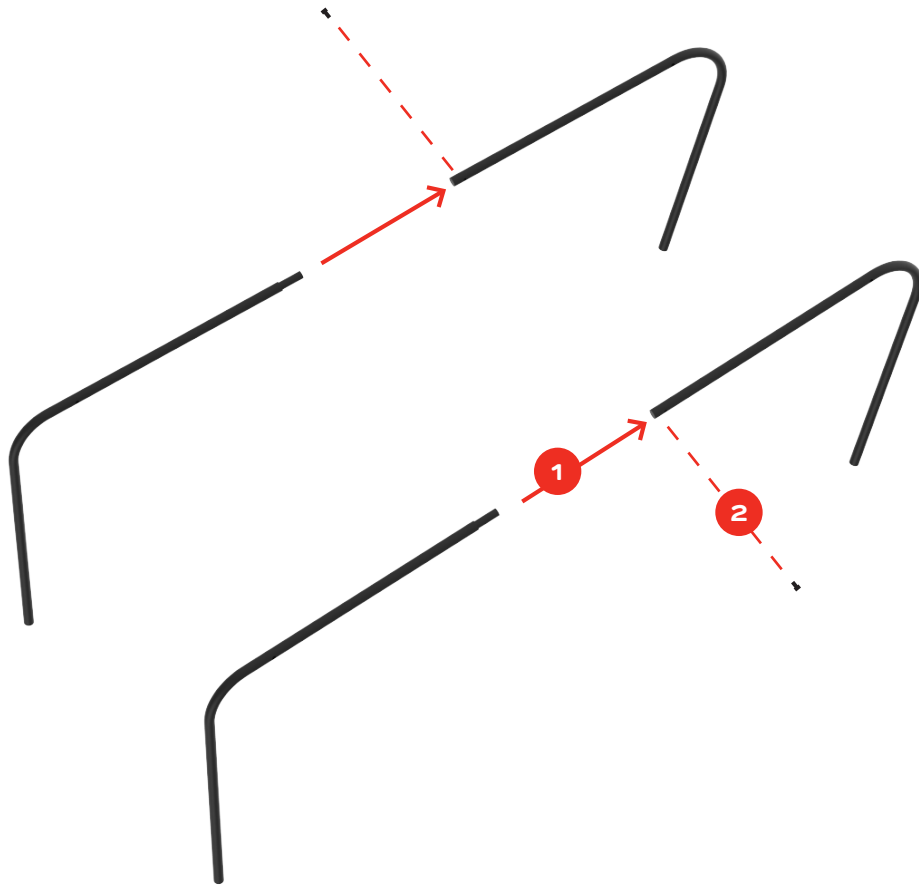

# HOOD PARTS

MODEL: XXX

TRIOBIKE

QR code - scan to download the manual

1x hood fabric

front

rear

2x hood frame side tubes - rear part

2x hood frame side tubes - front part

2x hood frame longitudinal bridge foam grips

hood frame longitudinal bridge - rear part

hood frame longitudinal bridge - front part

2x hood frame bridges

3x DIN 7380 M6X15 bolts

## INSTALLING THE HOOD

- 1- Open the box and place all the parts on a flat and clean surface.
- 2- Take the 4 bent tubes and connect them as shown on the picture above, using 1x M6x15 bolts each.

4

- 3- Insert the hood frame on the bike box: the frame has to enter into the tubes marked with the red circles. You should hear a CLICK sound when the tubes are correctly inserted.