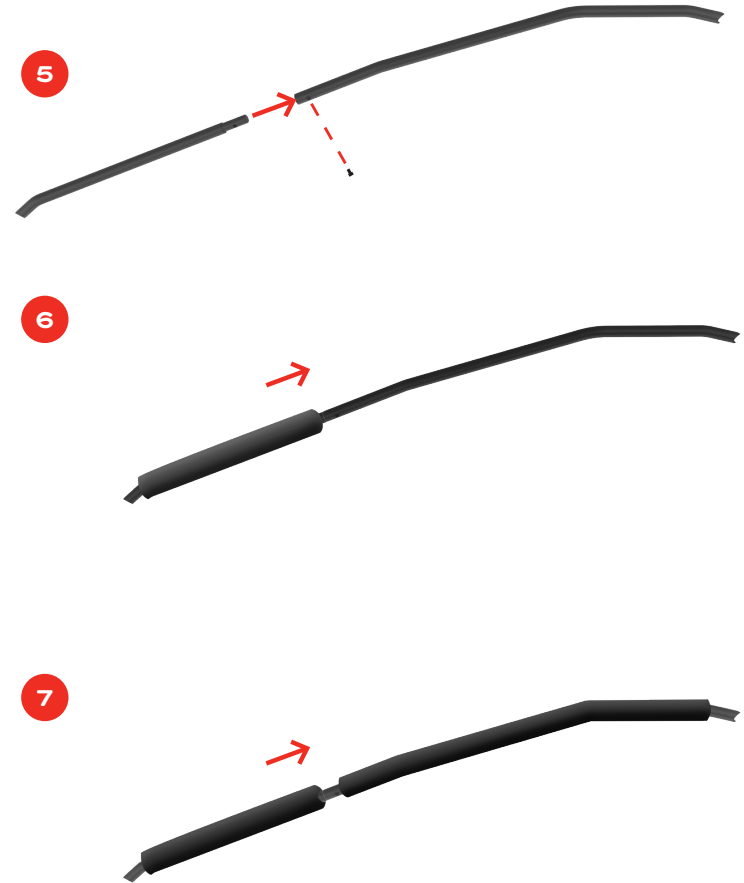

## INSTALLING THE HOOD

- 1- Open the box and place all the parts on a flat and clean surface.
- 2- Take the 4 bent tubes and connect them as shown on the picture above, using 1x M6x15 bolts each.

4

- 3- Insert the hood frame on the bike box: the frame has to enter into the tubes marked with the red circles. You should hear a CLICK sound when the tubes are correctly inserted.

## INSTALLING THE HOOD

**4-** Take the 2 straight bars and fix them to the side frame tubes with the 4x DIN7380 M6x27 bolts. The long bar goes to the front, the short one to the back.

6

## INSTALLING THE HOOD

**5-** Connect the 2 parts of the longitudinal mid bridge as shown on the picture above, using 1x M6x15 bolt each.

**6-** Slide the foam grip on the longitudinal bridge front part, place it as shown above.