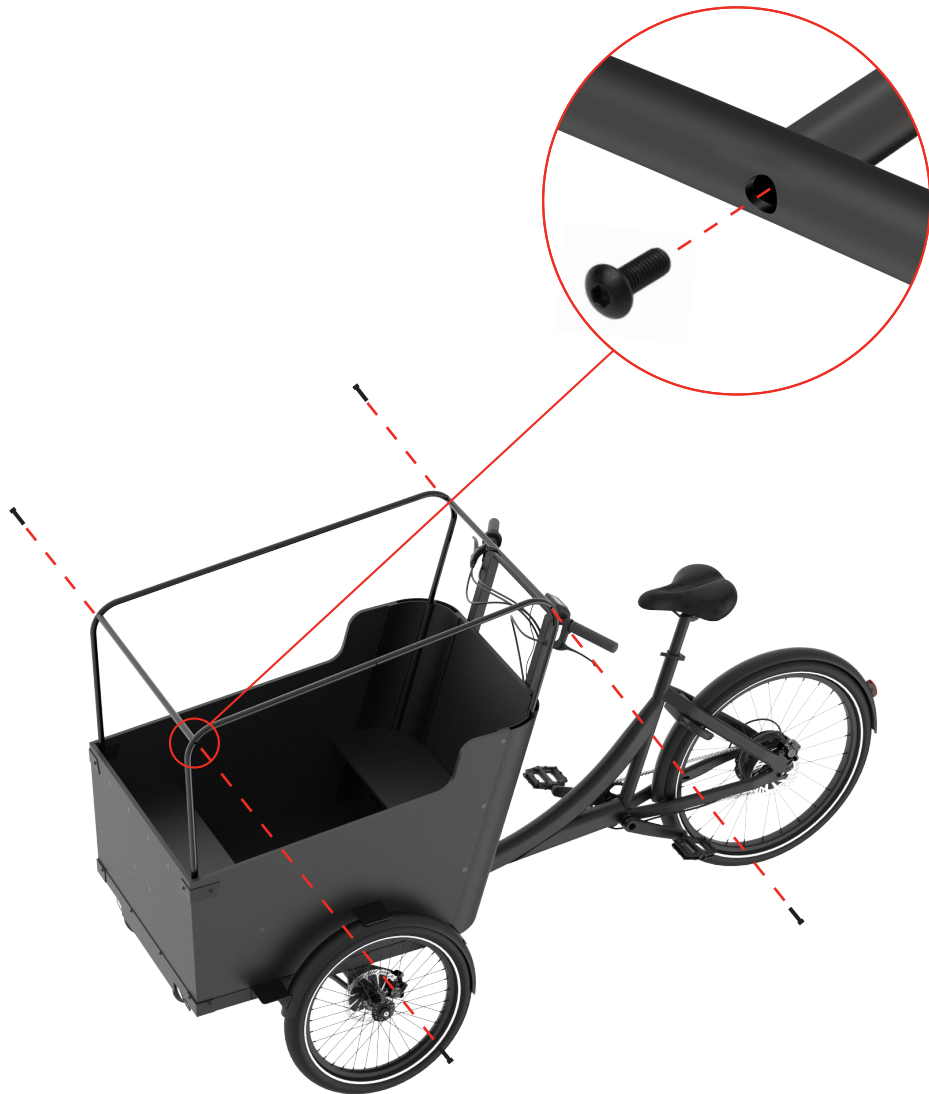

INSTALLING THE HOOD

4- Take the 2 straight bars and fix them to the side frame tubes with the 4x DIN7380 M6x27 bolts. The long bar goes to the front, the short one to the back.

6