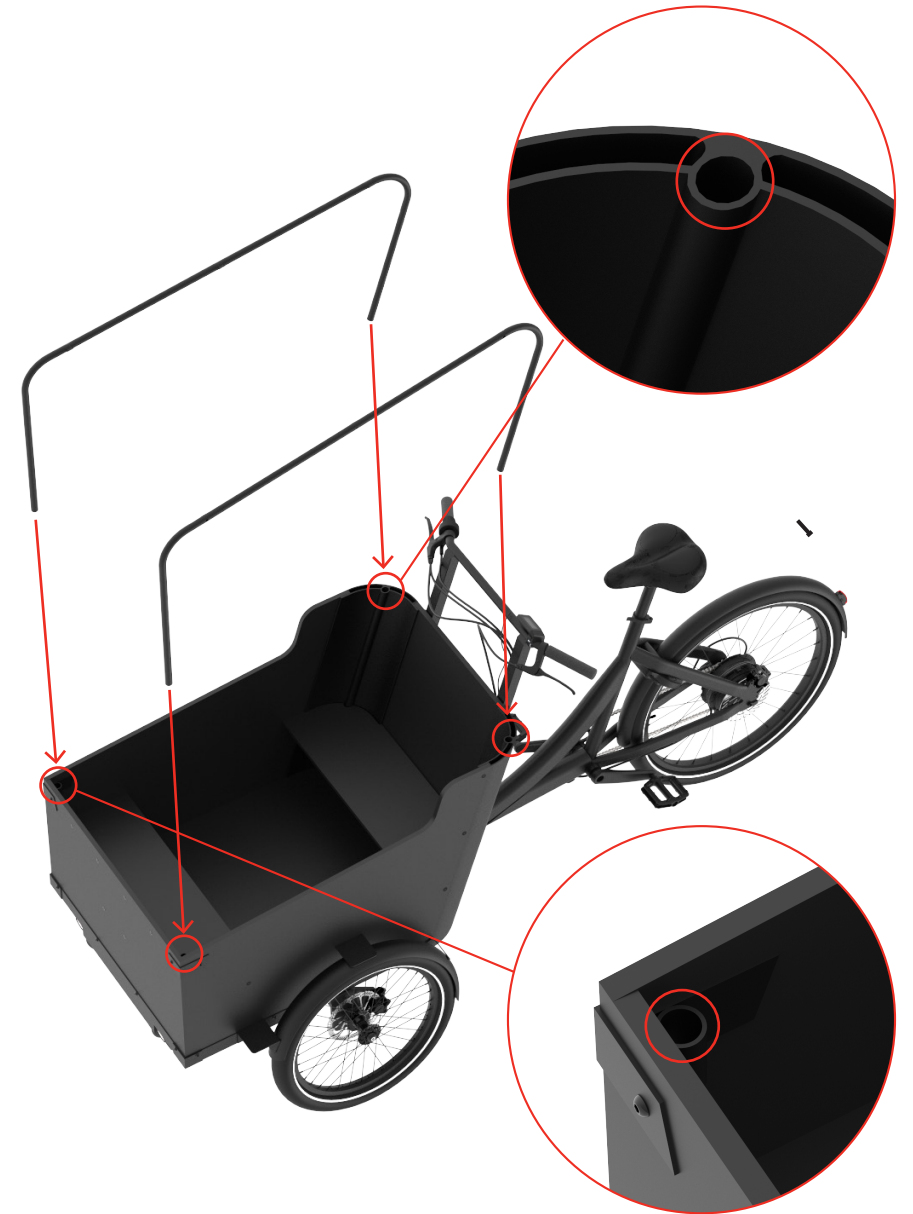

## INSTALLING THE HOOD

- 1- Open the box and place all the parts on a flat and clean surface.
- 2- Take the 4 bent tubes and connect them as shown on the picture above, using 1x M6x15 bolts each.

4

- 3- Insert the hood frame on the bike box: the frame has to enter into the tubes marked with the red circles. You should hear a CLICK sound when the tubes are correctly inserted.