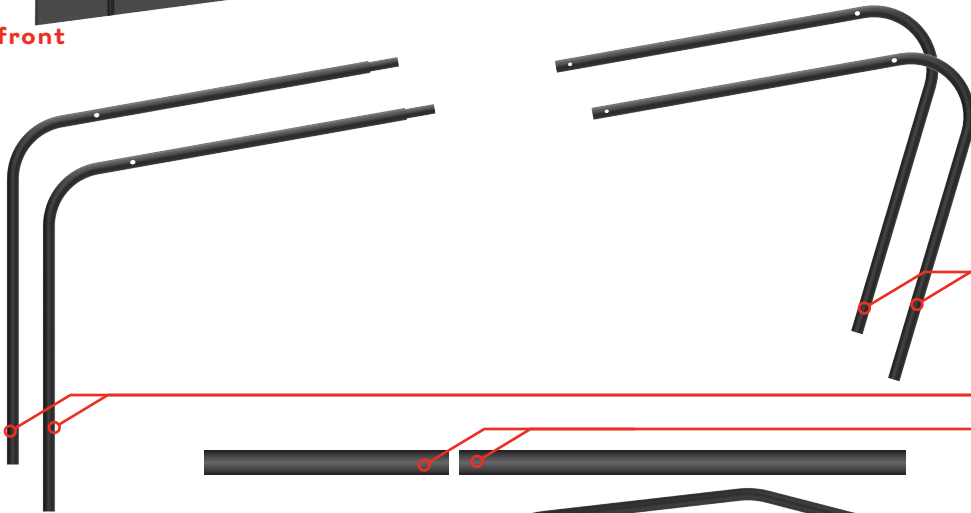

# HOOD PARTS

MODEL: XXX

TRIOBIKE

QR code - scan to download the manual

1x hood fabric

front

rear

2x hood frame side tubes - rear part

2x hood frame side tubes - front part

2x hood frame longitudinal bridge foam grips

hood frame longitudinal bridge - rear part

hood frame longitudinal bridge - front part

2x hood frame bridges

3x DIN 7380 M6X15 bolts

## INSTALLING THE HOOD

- 1- Open the box and place all the parts on a flat and clean surface.
- 2- Take the 4 bent tubes and connect them as shown on the picture above, using 1x M6x15 bolts each.

4

- 3- Insert the hood frame on the bike box: the frame has to enter into the tubes marked with the red circles. You should hear a CLICK sound when the tubes are correctly inserted.